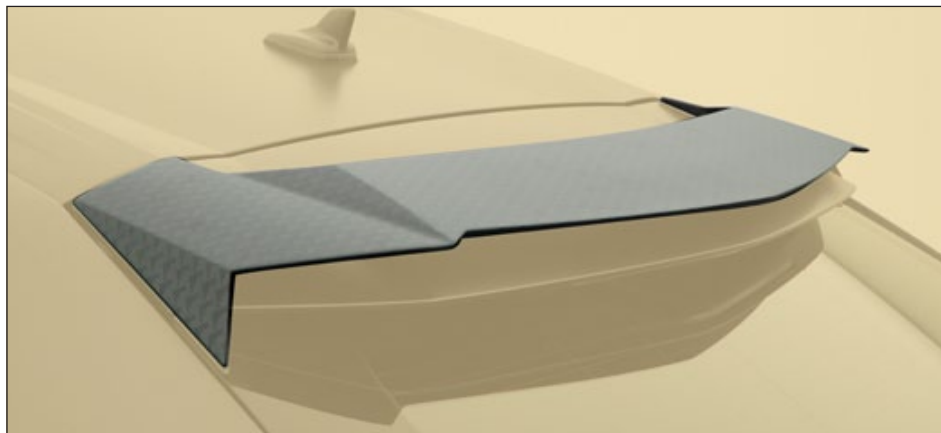

Roof spoiler
visible carbon fibre glossy*

636 830 771