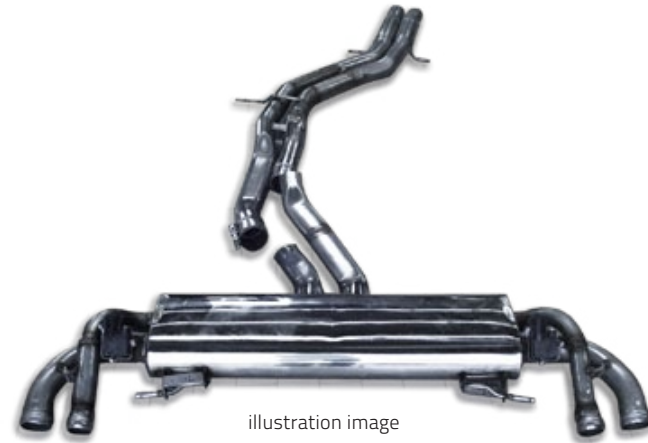

636 830 841

**Engine cover**

636 240 841

visible carbon fibre primed without clear coat

🔄 **modification only, OE-part required**

illustration image

**Sport Exhaust System**

636 221 019