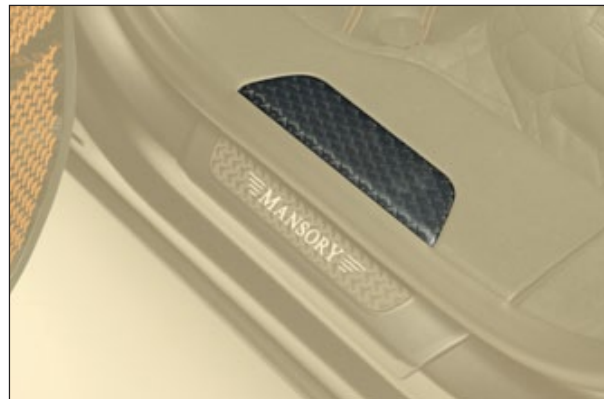

4 parts set - left & right,  
visible carbon fibre primed without clear coat  
with MANSORY Logo

**Entrance panels inside**

636 395 331

4 parts set - left & right  
visible carbon fibre primed without clear coat