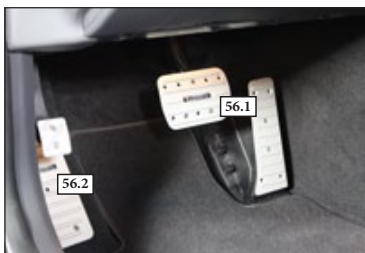

also compatible without MANSORY widebodykit

55. Interior carbon trim set 218 300 001

carbon trim set for interior

also compatible without MANSORY widebodykit

56.1 Aluminium race pedals 218 367 117

2 parts set, acceleration and brake pedal with logo