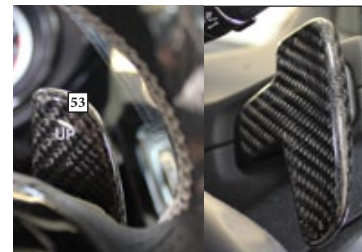

51. Shape for steering wheel C204 350 756

piano black painted

51. Customized sport steering wheel

combination leather / carbon 218 351 411

combination leather / leather 218 351 444

modification only, OE-part required

52. Gearshift lever 218 363 011

with carbon inlay trim

modification only, OE-part required

53. Shift paddles 218 350 011

2 parts set - carbon
visible carbon fibre glossy*

modification only, OE-part required