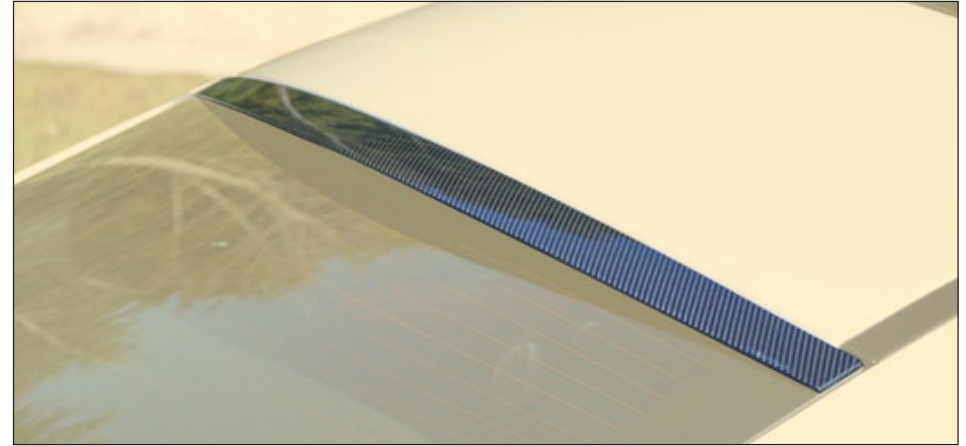

Roof spoiler

C63 630 841

visible carbon fibre glossy*