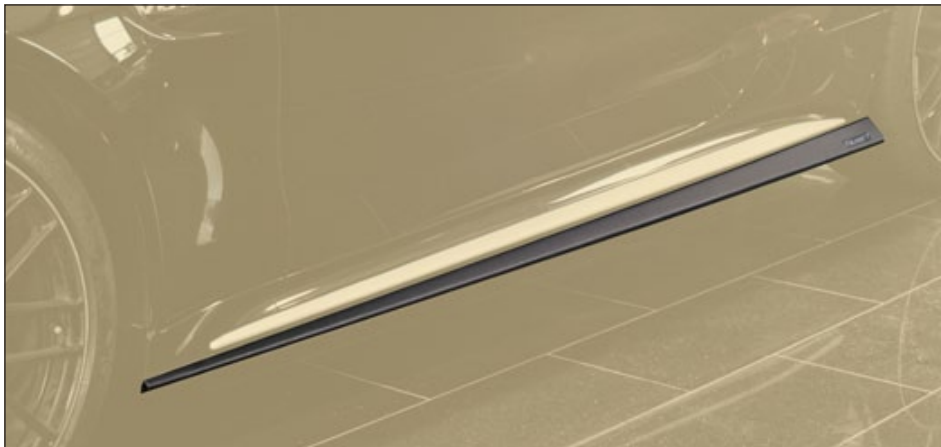

**Front splitter for AMG C63**

C63 102 891

**Front splitter for AMG C43**

C43 102 891

2 parts set - left & right

visible carbon fibre glossy\*, with logo

**Side skirts, visible carbon for all C-Coupe/Cabrio models**