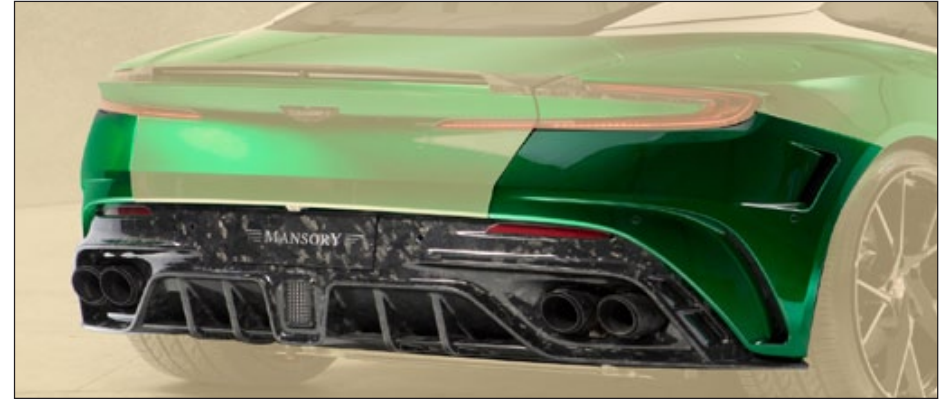

Rear bumper + diffuser with integrated NEW brake light

D11 802 081

Air flow optimized rear bumper with

- integrated sport exhaust blinds from not visible carbon fibre
- diffuser visible carbon fibre without clear coat

*Original mounting points