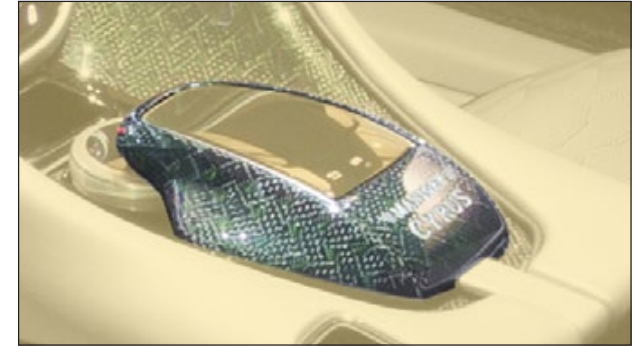

Gearshift lever D11 363 011

designed gear shift lever
visible carbon fibre without clear coat

🔧 modification only, OE-part required