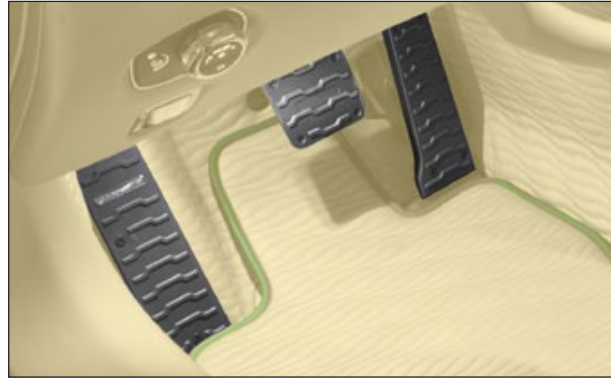

..... D11 395 355

with blue lighted MANSORY Logo

**Complete trim interior set in carbon fibre** D11 300 001

kinds of material and colour selectable

🔧 modification only, OE-part required

**Pedal Set** D11 367 127

3-parts, footrest, accelerate-  
and break pedals with MANSORY logo  
aluminium punched

**Gearshift lever** D11 363 011

designed gear shift lever  
visible carbon fibre without clear coat

🔧 modification only, OE-part required