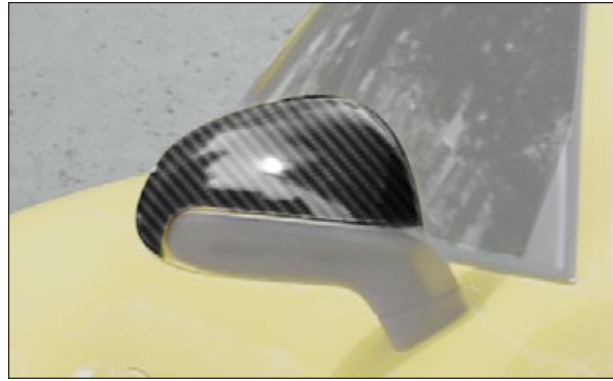

Side skirts 4S 991 595 761
visible carbon fibre without clear coat

Diffuser 991 802 891
visible carbon fibre without clear coat

Rear decklid spoiler 991 830 841
visible carbon fibre without clear coat

Air outtake - engine bonnet 911 230 251
visible carbon fibre without clear coat

Head lamp covers

991 104 741

2 part set left & right
visible carbon fibre without clear coat

Mirror housing

991 522 211

2 parts set - left & right,
visible carbon fibre glossy*
🔧 modification only, OE-part required