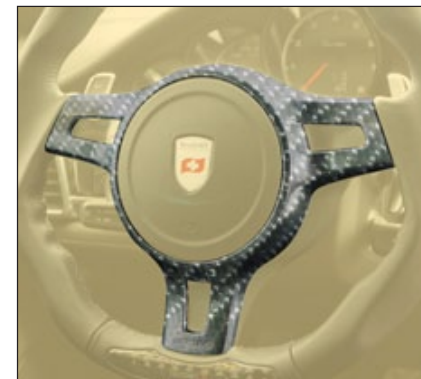

C5 130 21 20

* price per piece

* without tire

High Performance Tyre for C5/1 Rims,

21 Inch: 9,5x21 FA/RA: 285 / 35 / R21

21 Inch: 9,5x21 FA: 285 / 35 / R21

21 Inch: 11,5x21 RA: 325 / 30 / R21

22 Inch 10x22 FA: 265/30/R22, RA: 295/25/R22

Sport steering wheel
with MANSORY logo

leather/carbon	911 351 441
leather/wood	911 351 445
leather/piano lacquer	911 351 446
leather/alcantara	911 351 443

 modification only, OE-part required

Carbon shape 911 350 751
for steering wheel